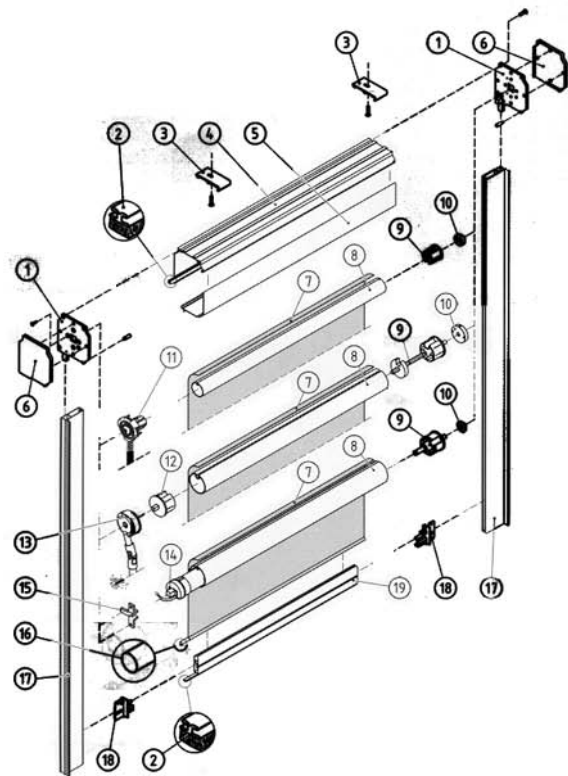

SL 83

- | | |
|--------------------------|------------------------|
| 1 Hood end cap | 11 Clutch |
| 2 Brush strip | 12 Square pin end cap |
| 3 Ceiling bracket | 13 Gear assembly |
| 4 Hood fixed side | 14 Tubular motor |
| 5 Hood removable side | 15 Motor bracket |
| 6 Cover for hood end cap | 16 PVC tubing |
| 7 PVC weld strip | 17 Side track (G49) |
| 8 Roller tube | 18 Bottom rail end cap |
| 9 Idler end cap | 19 Bottom rail (FP33) |
| 10 Idler bracket | |